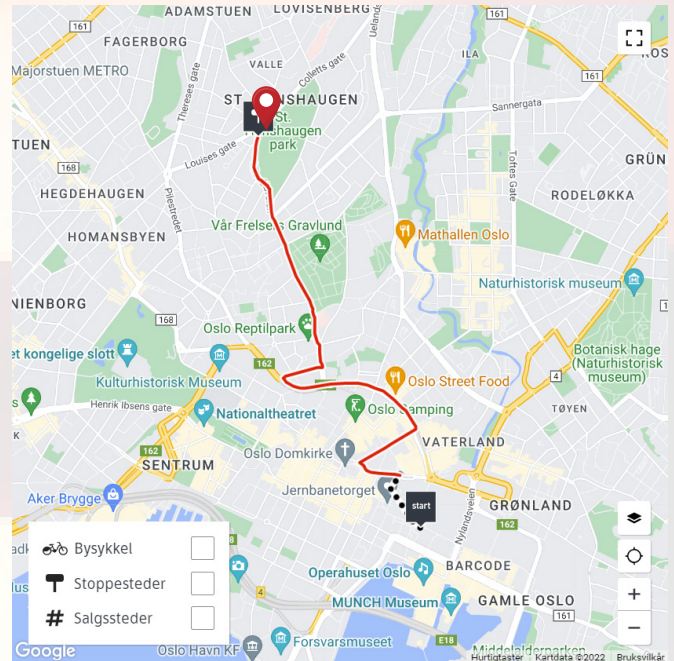

## Oslo - St. Hanshaugen

Position MAP: 59.927501, 10.739281

### Stoppsted/Route Stop:

- Collets gate

## Oslo - Tåsen

Position MAP: 59.957363, 10.753511

### Stoppsted/Route Stop:

- Østhorn (Retning/direction: Songsvann)  
ca. 6 min gange (302m) fra T-bane  
ca. 6 min walk (302m) from the subway